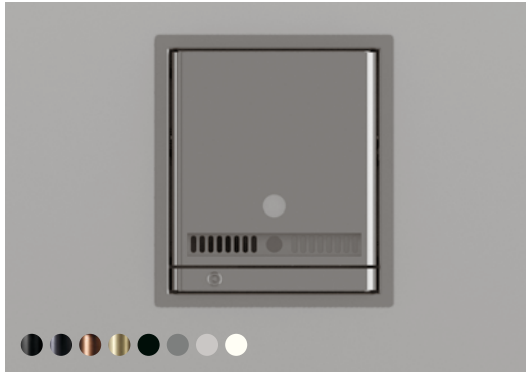

Sanitary panel J