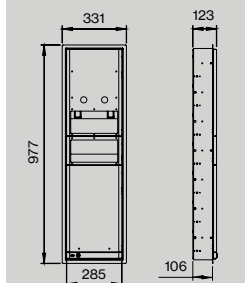

Sanitary panel HK