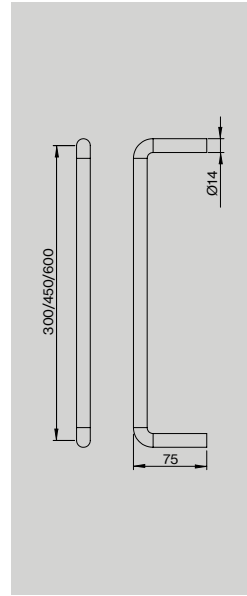

Item no.: 14562502000
Description: Ø80×52 mm
Unit: 1pcs

Coat hook Ø25

Item no.: 14560002000
 14560002107
Description: Ø25×21 mm, w/bush
 Ø25×21 mm, w/M5 thread
Unit: 1pcs
 1pcs

d line

Bathroom accessories

Shampoo shelf

Item no.: 14703102302
 14702902305
 14703002308
Description: Ø14 mm, 319×78×75 mm, w/stainless steel shelf, theft proof
 Ø14 mm, 319×78×75 mm, w/white shelf
 Ø14 mm, 319×78×75 mm, w/black bracket
Unit: 1pcs
 1pcs
 1pcs

Sanitary ware

Towel rail

Item no.:
 14705002305
 14705002453
 14705002658
 14705202304
 14705202452
 14705202657
 14425002008

Description:
 Ø14 mm, cc 300 mm
 Ø14 mm, cc 450 mm
 Ø14 mm, cc 600 mm
 Ø19 mm, cc 300 mm
 Ø19 mm, cc 450 mm
 Ø19 mm, cc 600 mm
 Utensile hook f/Ø19mm towel rail, Ø6×60 mm

Unit:
 1pcs
 1pcs
 1pcs
 1pcs
 1pcs
 1pcs
 1pcs

Shower door set

Item no.:
 14705002450
 14705202450

Description:
 Shower door pull Ø14×450 mm, w/door stop
 Shower door pull Ø19×450 mm, w/door stop

Unit:
 1set
 1set