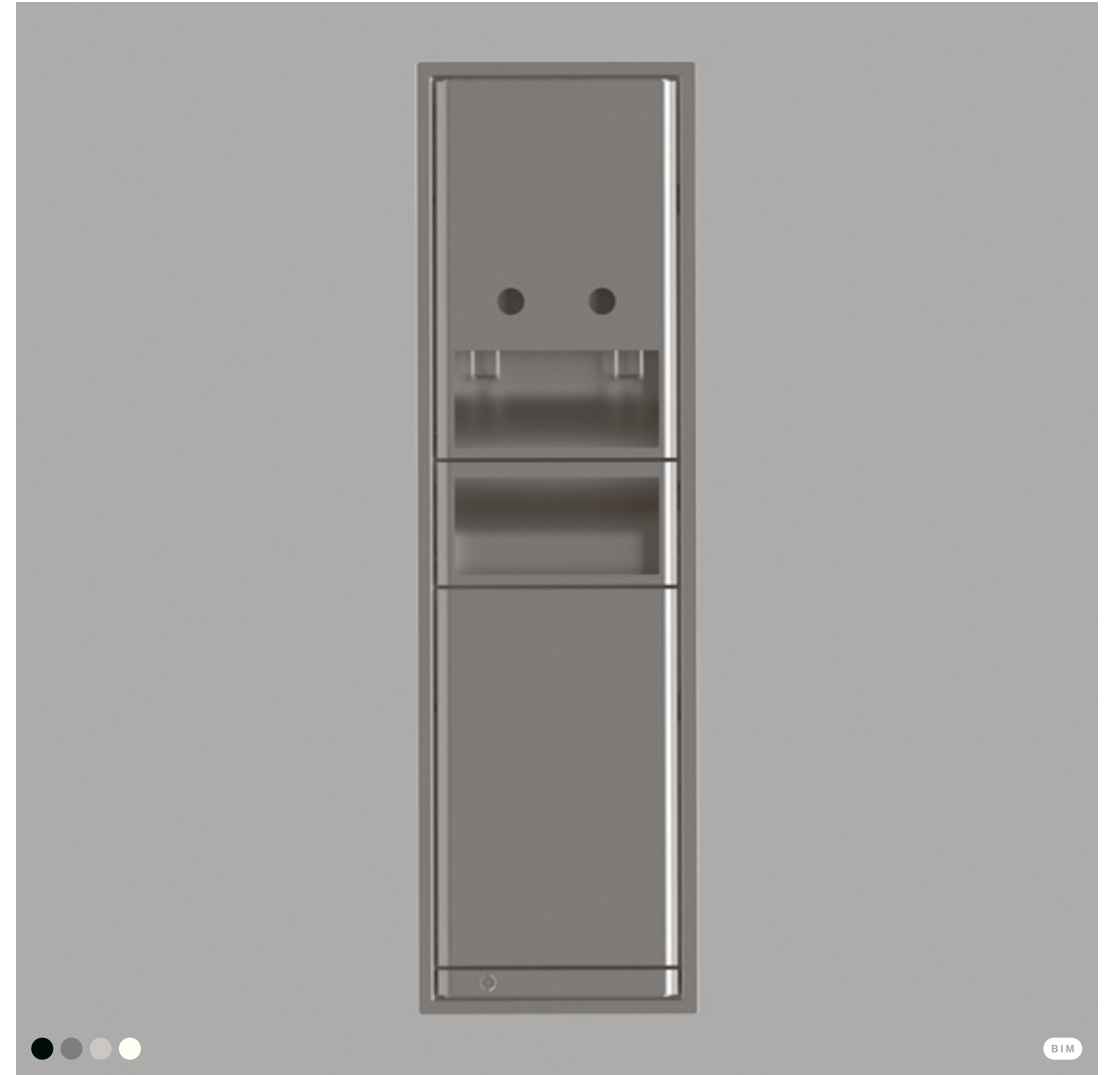

Sanitary panel HEK

Sanitary panel HL

Item no.: 14710007010 **Description:** Sanitary Panel, Module size 7, Model HL **Unit:** 1pcs