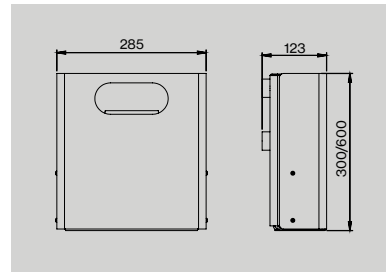

Item no.:	Description:
14709702000	Wall mounted, w/oblong hole, 285×300×123 mm, 15 ltr.
14709702100	Wall mounted, w/round hole, 285×300×123 mm, 15 ltr.
14709702200	Wall mounted, w/oblong hole, 285×600×123 mm, 30 ltr.
14709702201	Wall mounted, w/round hole, 285×600×123 mm, 30 ltr.

1. **Unit:**
   1pcs
   1pcs
   1pcs
   1pcs