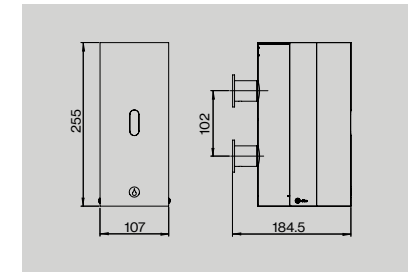

Item no.:	Description:
14704602000	Wall mounted, f/soap
14704602010	Wall mounted, f/disinfection
14704602020	Wall mounted, f/lotion
14704602030	Wall mounted, f/ foam

Unit:
1pcs
1pcs
1pcs
1pcs

Features:
800ml refillable container.
Battery or mains powered.

AC/DC adapter details:
Input: 100-240V, 50/60Hz, 0.5A
Output: 6V, 1.0A