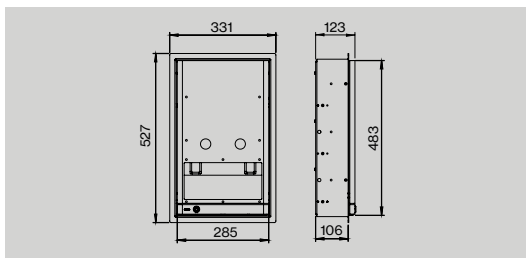

Sanitary panel HY