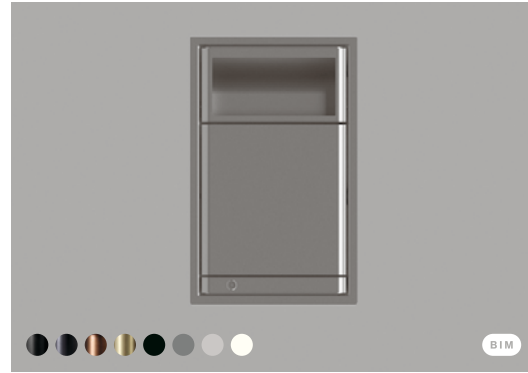

Sanitary panel K