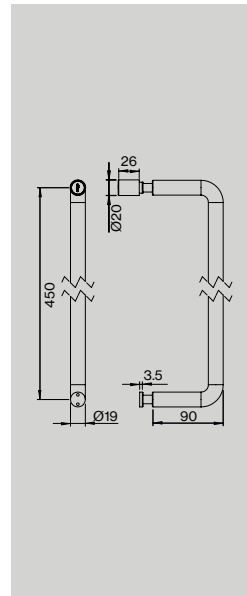

Item no.: 14562502000
Description: Ø80×52 mm
Unit: 1pcs

Coat hook Ø25

Item no.: 14560002000
 14560002107
Description: Ø25×21 mm, w/bush
 Ø25×21 mm, w/M5 thread
Unit: 1pcs
 1pcs

d line

Bathroom accessories

Shampoo shelf

Item no.: 14703102302
 14702902305
 14703002308
Description: Ø14 mm, 319×78×75 mm, w/stainless steel shelf, theft proof
 Ø14 mm, 319×78×75 mm, w/white shelf
 Ø14 mm, 319×78×75 mm, w/black bracket
Unit: 1pcs
 1pcs
 1pcs

Sanitary ware

Towel rail

Item no.:
 14705002305
 14705002453
 14705002658
 14705202304
 14705202452
 14705202657
 14425002008

Description:
 Ø14 mm, cc 300 mm
 Ø14 mm, cc 450 mm
 Ø14 mm, cc 600 mm
 Ø19 mm, cc 300 mm
 Ø19 mm, cc 450 mm
 Ø19 mm, cc 600 mm
 Utensile hook f/Ø19mm towel rail, Ø6×60 mm

Unit:
 1pcs
 1pcs
 1pcs
 1pcs
 1pcs
 1pcs
 1pcs

Shower door set

Item no.:
 14705002450
 14705202450

Description:
 Shower door pull Ø14×450 mm, w/door stop
 Shower door pull Ø19×450 mm, w/door stop

Unit:
 1set
 1set