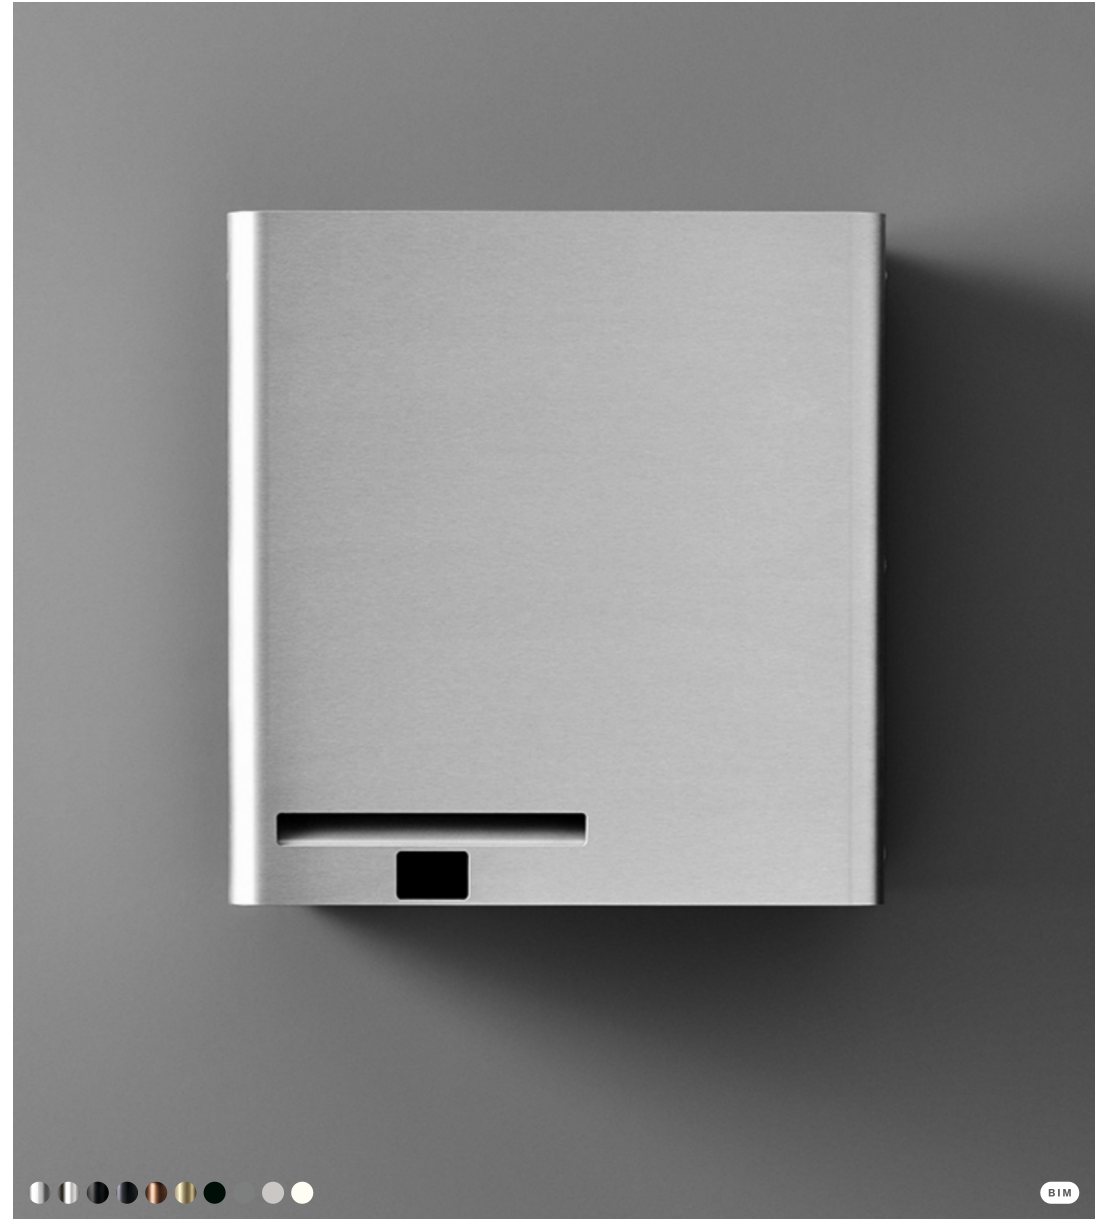

d line

Hand dryers