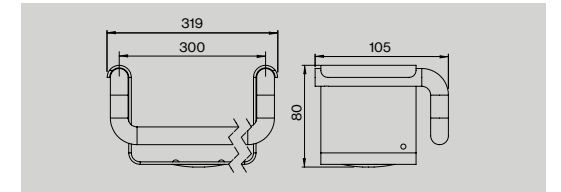

Item no.: 14562502000
Description: Ø80×52 mm
Unit: 1pcs

Coat hook Ø25

Item no.: 14560002000
 14560002107
Description: Ø25×21 mm, w/bush
 Ø25×21 mm, w/M5 thread
Unit: 1pcs
 1pcs

d line

Bathroom accessories

Shampoo shelf

Item no.: 14703102302
 14702902305
 14703002308
Description: Ø14 mm, 319×78×75 mm, w/stainless steel shelf, theft proof
 Ø14 mm, 319×78×75 mm, w/white shelf
 Ø14 mm, 319×78×75 mm, w/black bracket
Unit: 1pcs
 1pcs
 1pcs