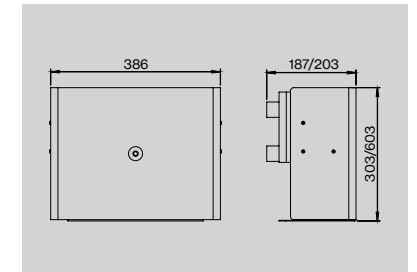

Item no.:	Description:
14708502202	Wall mounted, w/lid, 386×300×203 mm, 17 ltr.
14708502201	Wall mounted, w/o lid, 386×300×203 mm, 17 ltr.
14708502301	Wall mounted, w/o lid, 386×600×203 mm, 40 ltr.
	Wall mounted, w/ lid, 386×600×203 mm, 40 ltr.

1. **Unit:**
   1pcs
   1pcs
   1pcs
   1pcs