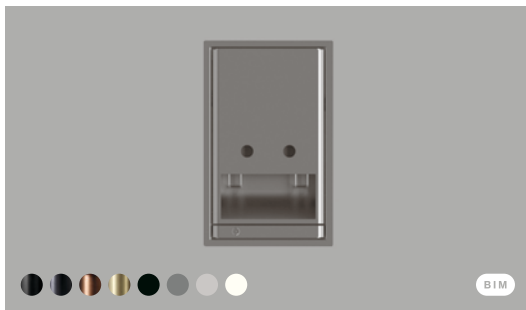

Sanitary panel H