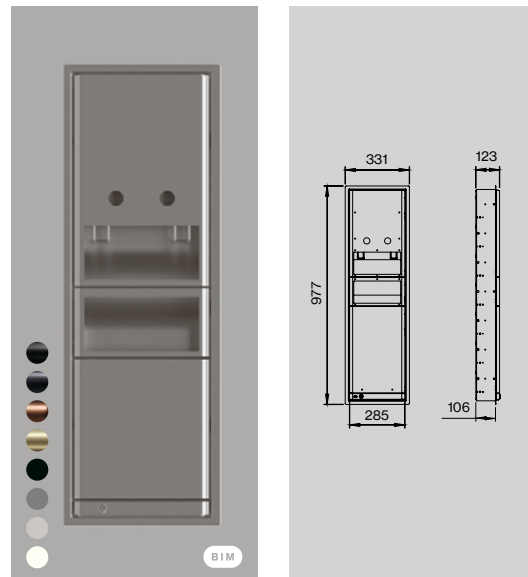

Sanitary panel HDK

Sanitary panel HK