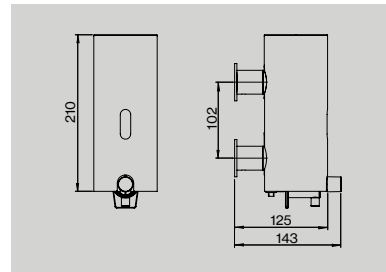

Item no.:	Description:
14704502011	Wall mounted, 350ml, w/ indicator, f/soap
14704502012	Wall mounted, 350ml, w/o indicator, f/soap
14704502013	Wall mounted, 350ml, w/ indicator, f/foam
14704502014	Wall mounted, 350ml, w/o indicator, f/foam
14704526001	Spare part: soap container f/ Ø85 mm, f/ soap & disinfectant
14704526003	Spare part: soap container f/ Ø85 mm, f/ foam

Unit:
1pcs
1pcs
1pcs
1pcs
1pcs
1pcs