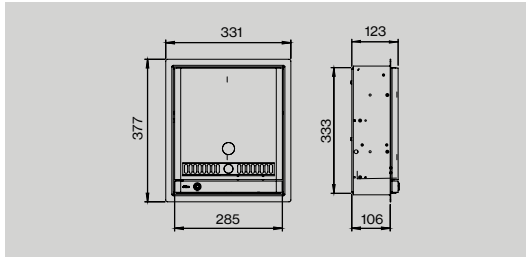

Sanitary panel J