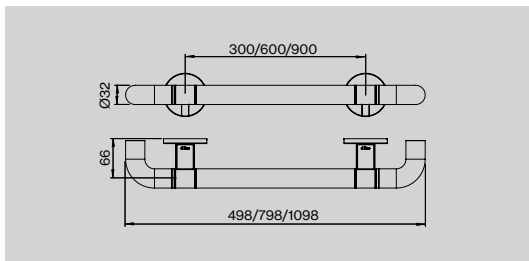

Grab rail set, straight end