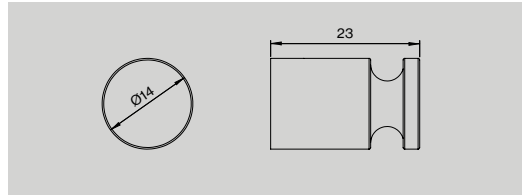

Coat hook Ø14