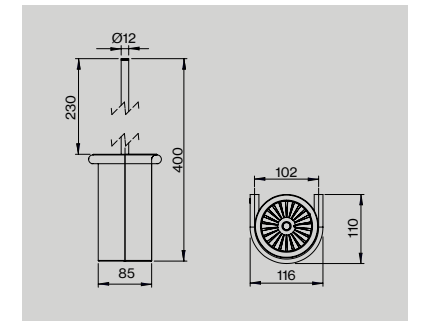

Item no.:
14706102100
14706102102
14706125134
14706102020

Description:
Complete set, w/grey brush
Theft proof, complete set, w/grey brush
Spare part: Grey brush incl. insert
Spare part: Toilet brush handle, satin stainless steel

Unit:
1pcs
1pcs
1pcs
1pcs