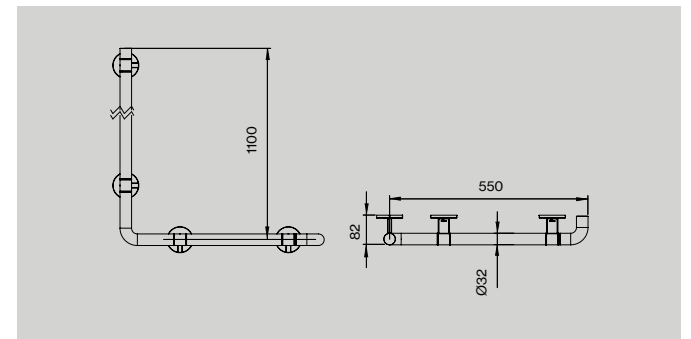

Description:
 CC 300 mm
 CC 600 mm
 CC 900 mm

Unit:
 1 pcs
 1 pcs
 1 pcs

Grab rail system

Item no.:
 14751202902

Description:
 CC 900×300 mm

Unit:
 1 pcs

Foldable seat

Item no.:
14750102403