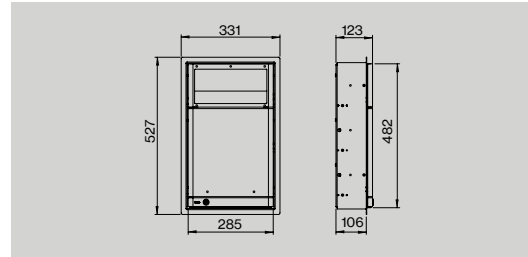

Sanitary panel K