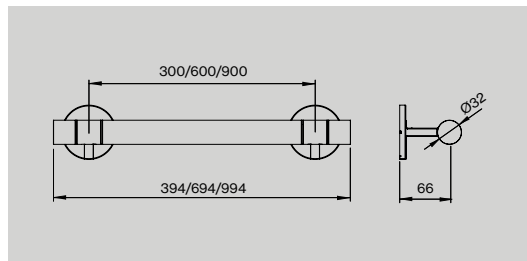

Grab rail set, straight end