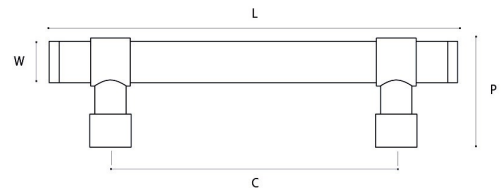

BARREL STEPPED RECESS AMALFINE

DESIGN DETAILS

TYPE: CABINET PULL
RANGE: STEPPED RECESS AMALFINE
DESIGN: BARREL
GRIP: BLACK BRONZE
METAL: POLISHED BRASS
CODE: **B5231-160-BB-PU**

GRIP FINISH

BB
BLACK BRONZE

LINE DRAWING

METAL FINISH

PU
POLISHED BRASS
living finish

SIZES AVAILABLE

	B5231-128-BB-PU	B5231-160-BB-PU
CENTRE	128mm	160mm
LENGTH	176mm	208mm
PROJECTION	35mm	35mm
GRIP	15mm	15mm

Dimensional tolerance +/- 1.5mm

SPECIFICATION NOTES

Supplied with the following as standard.
 Please advise if alternative fixings are required.
2 of M4 x 30mm pan head bolts

This product is part of a full suite of products covering door, window and furniture hardware.