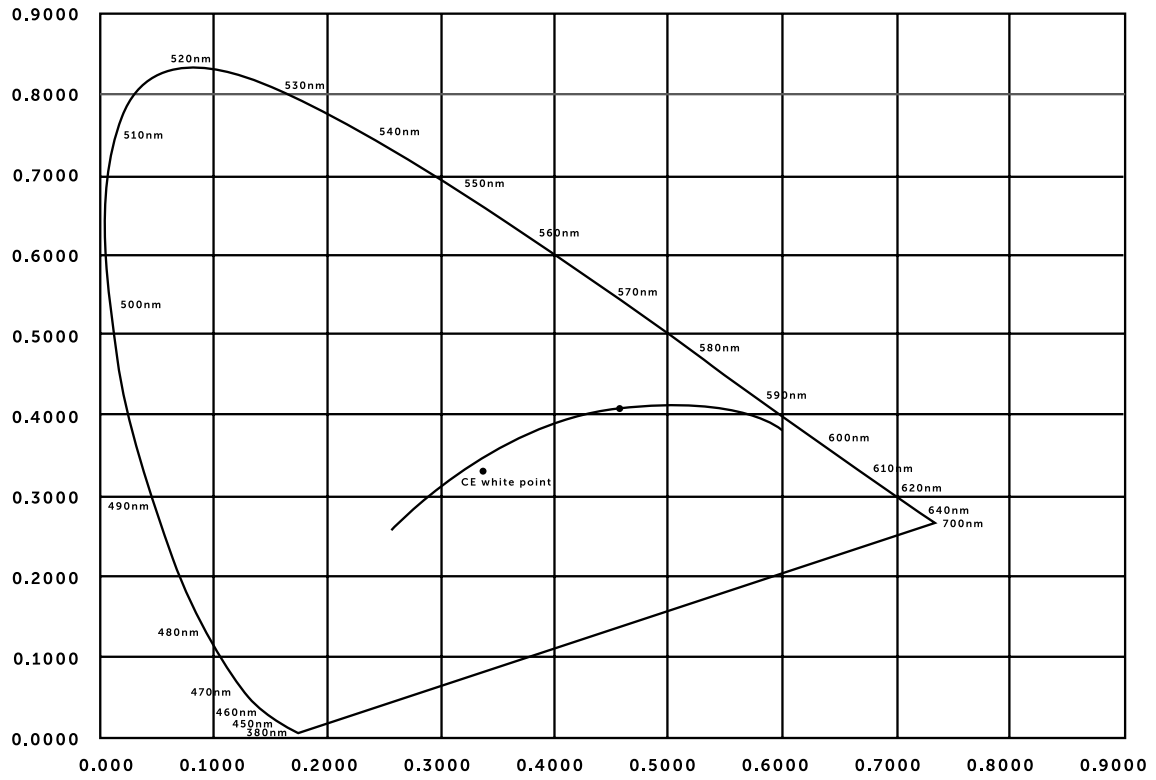

# CRI 1931

5W DIMMABLE

CIE 1931 Chromaticity Cx: 0.4629  
CIE 1931 Chromaticity Cy: 0.4145

busterandpunch.com  
info@busterandpunch.com