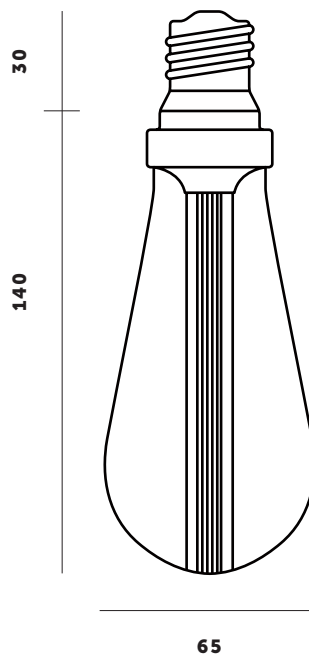

FINISH	SKU
Crystal / Dimmable Gold / Dimmable Smoked / Dimmable	BB-TD-E27-D-CR-B BB-TD-E27-D-GO-B BB-TD-E27-D-SM-B
SPECIFICATIONS	
Power: 5W Type: Dimmable LED Screw fitting: E27 Supply: 240 VAC Expected Life: 30 000 hrs Lumen: Crystal max 250, Gold max 200, Smoked max 130. Light appearance: Crystal 2700k, Gold 2500k, Smoked 2600k. CRI: 80	Power factor: 0.88 Recommended dimmer module: Buster + Punch LED module. (Sold with our dimmer switches) Please note: Not suitable for DALI dimming systems. CE certified.* For indoor use only.

CARE INSTRUCTIONS

Wipe with damp cloth with no loose hairs, avoid using any chemicals. Please note all finishes are prone to aging.

* Official data doc can be supplied upon request.