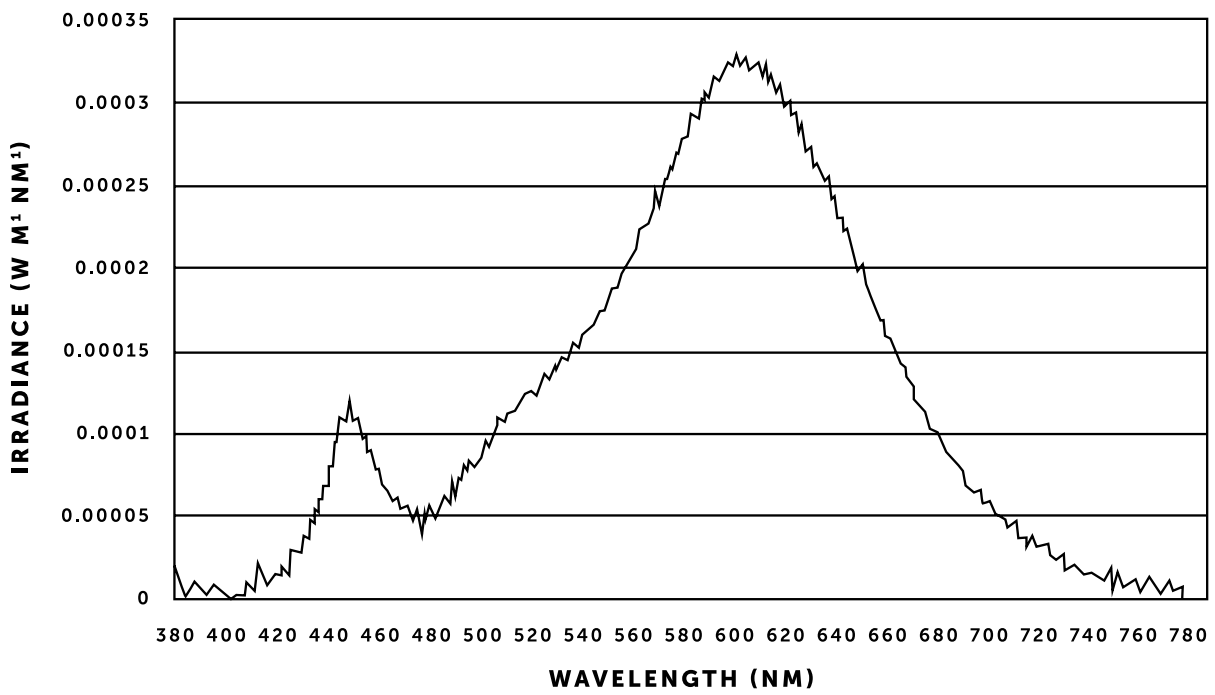

SPECTRAL IRRADIANCE AT 3M

5W DIMMABLE

busterandpunch.com
info@busterandpunch.com