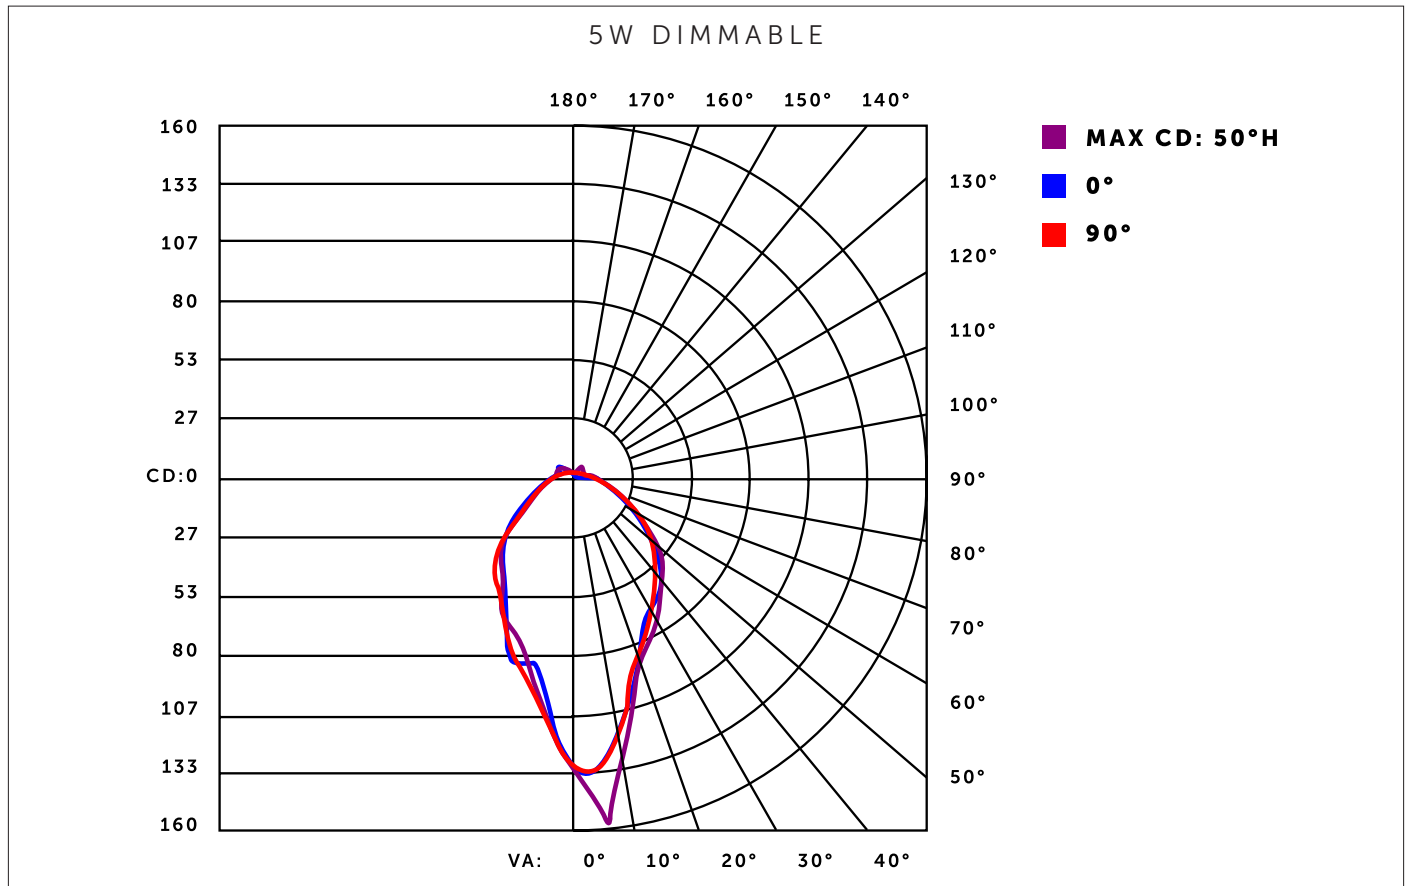

POLAR CANDELA DISTRIBUTION

busterandpunch.com
info@busterandpunch.com