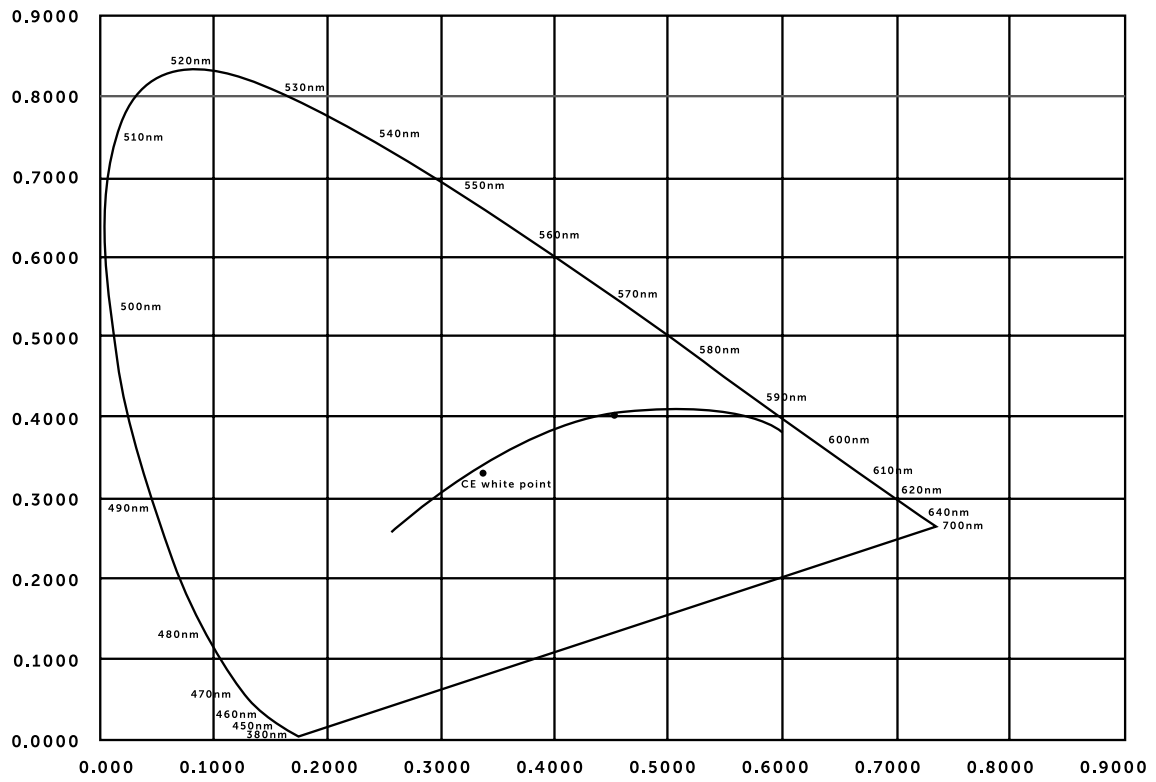

# CRI 1931

2W NON-DIMMABLE

CIE 1931 Chromaticity Cx: 0.4668  
CIE 1931 Chromaticity Cy: 0.4179

busterandpunch.com  
info@busterandpunch.com