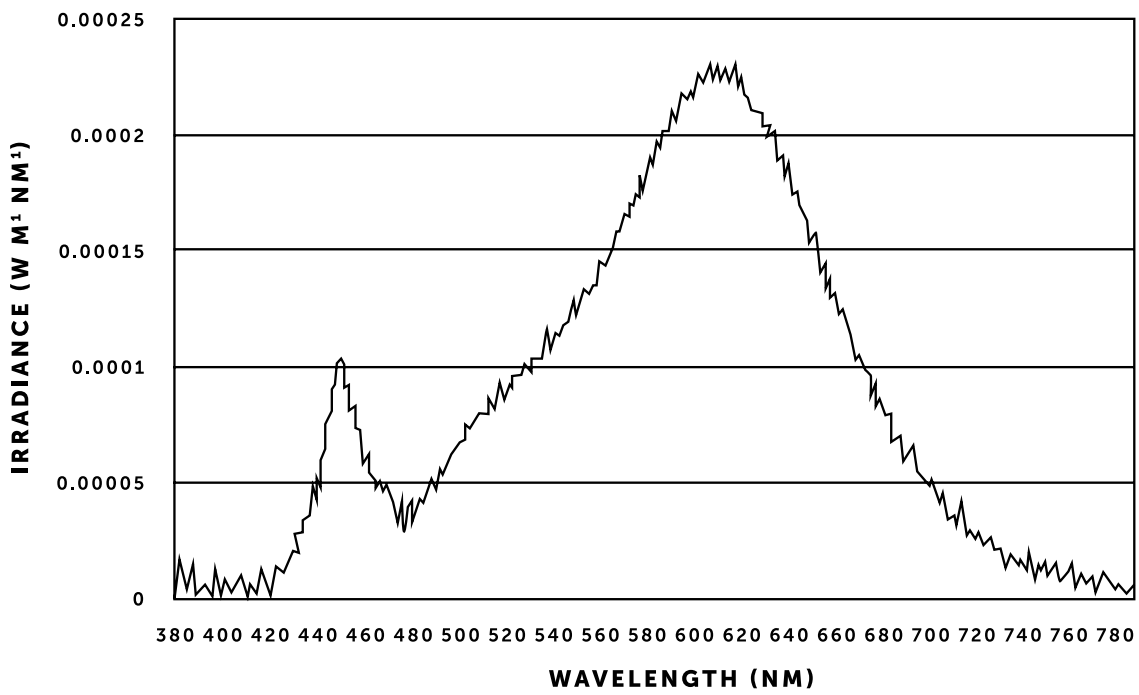

SPECTRAL IRRADIANCE AT 3M

2W NON-DIMMABLE

busterandpunch.com
info@busterandpunch.com