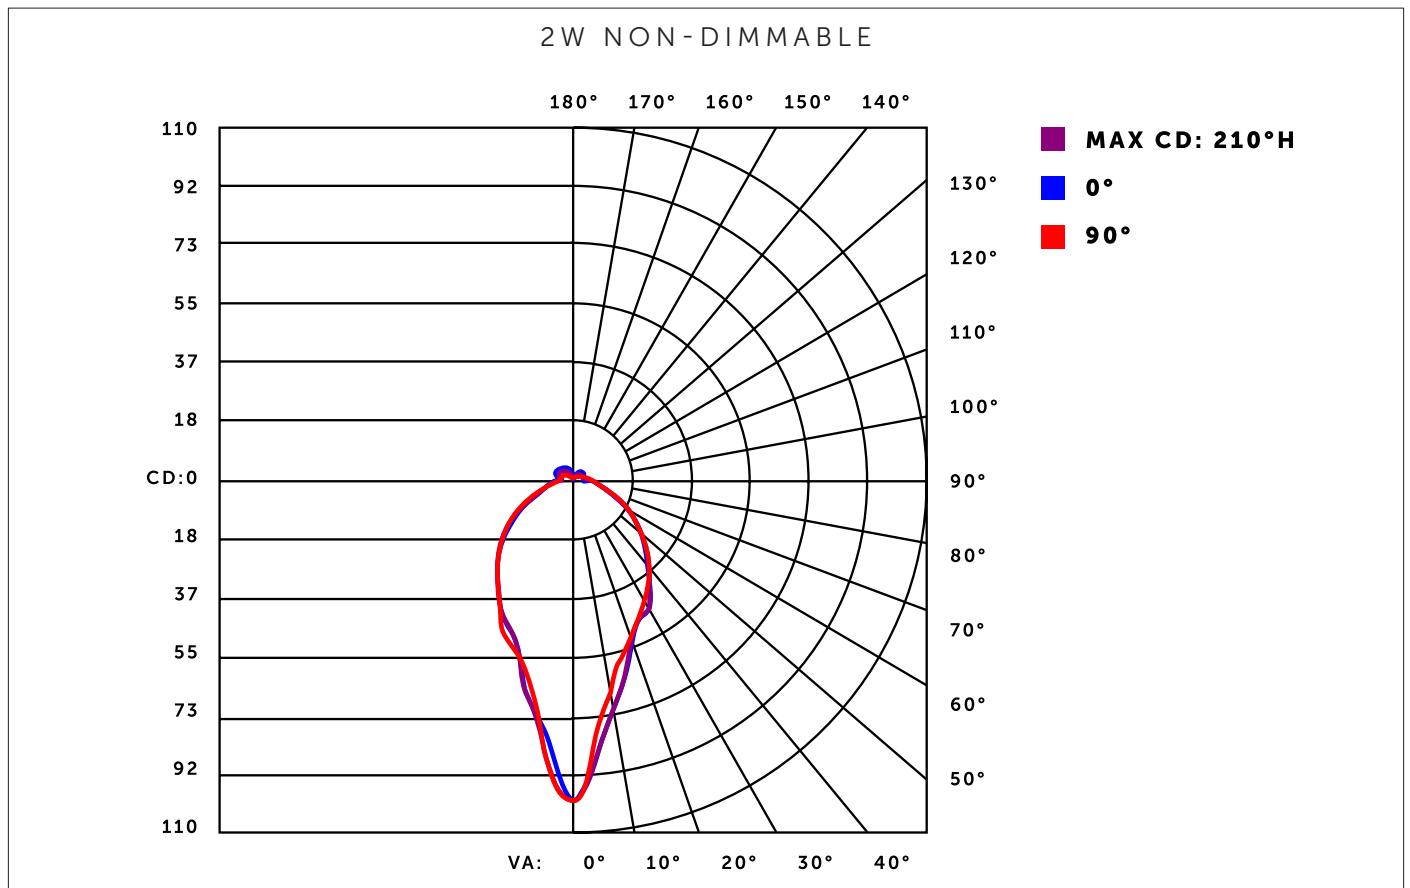

POLAR CANDELA DISTRIBUTION

busterandpunch.com
info@busterandpunch.com