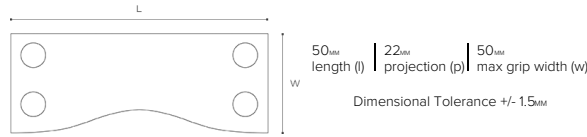

# TECHNICAL SPECIFICATIONS

H1194-TA CABINET HANDLE  
WAVE SMALL SAVILE IN TAN

TAN  
(TA)

NOT TO SCALE