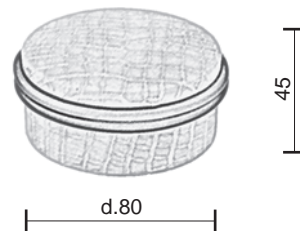

PELLITUS

Fermaporte
Door-stop

FP696

EP1