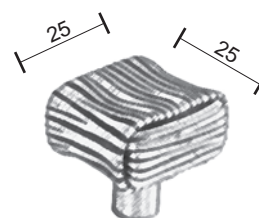

PELLITUS

Pomolini per mobili
Furniture knobs

PM1627

EP1