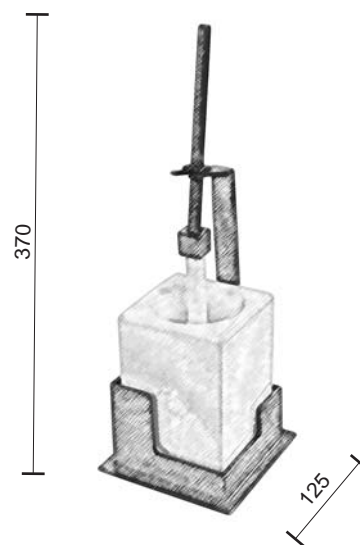

Porta scopino

Toilet brush holder

AB136

Bronzo scuro
Dark bronze

Verde antico
Old green

Argentato
Silver

Bronzo chiaro
Light bronze

Fama Italian Design