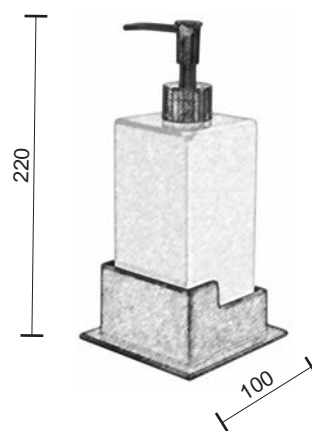

THERMAE aes

Porta sapone dosatore

Soap dispenser

AB132

Bronzo scuro
Dark bronze

Verde antico
Old green

Argentato
Silver

Bronzo chiaro
Light bronze

Fama Italian Design

www.famaitaliandesign.it

Via Cerreto, 3F - 25079 Carpeneda di VOBARNO - Bs -Italy

Tel. +39 0365 895952 - Fax +39 0365 895357

info@famainternational.it - www.famainternational.it