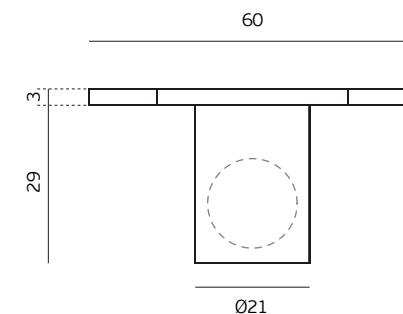

Ficha técnica de produto

Technique product file / Ficha técnica de produto

Data: 05.09.2016

Versão: 1.0

IN.05.210

Ferragens para vidro /
Glass hardware / Herrajes para cristal

ET: 1864 /2016

Documento confidencial / Confidential document / Documento confidencial © JNF 2016 www.jnf.pt

Descrição / Description / Descripción

Giro de pavimento para portas de vai-ven /

Floor pivot for double action doors /

Pivote de suelo para puertas vai-ven

Versão / Version / Versión

1.0

Data / Date / Data

05.09.2016

Carga max. / Max. load / Capacidad

200 kg

T. (+351) 224 663 230 / F. (+351) 224 839 841 / e-mail - jnf@jnf.pt / www.jnf.pt

Rua das Mimosas, 849/851
Zona Industrial das Mimosas
S. Pedro da Cova | Ap. 75 4424-909
Gondomar PORTUGAL

PÁGINA 2/2
PAGE